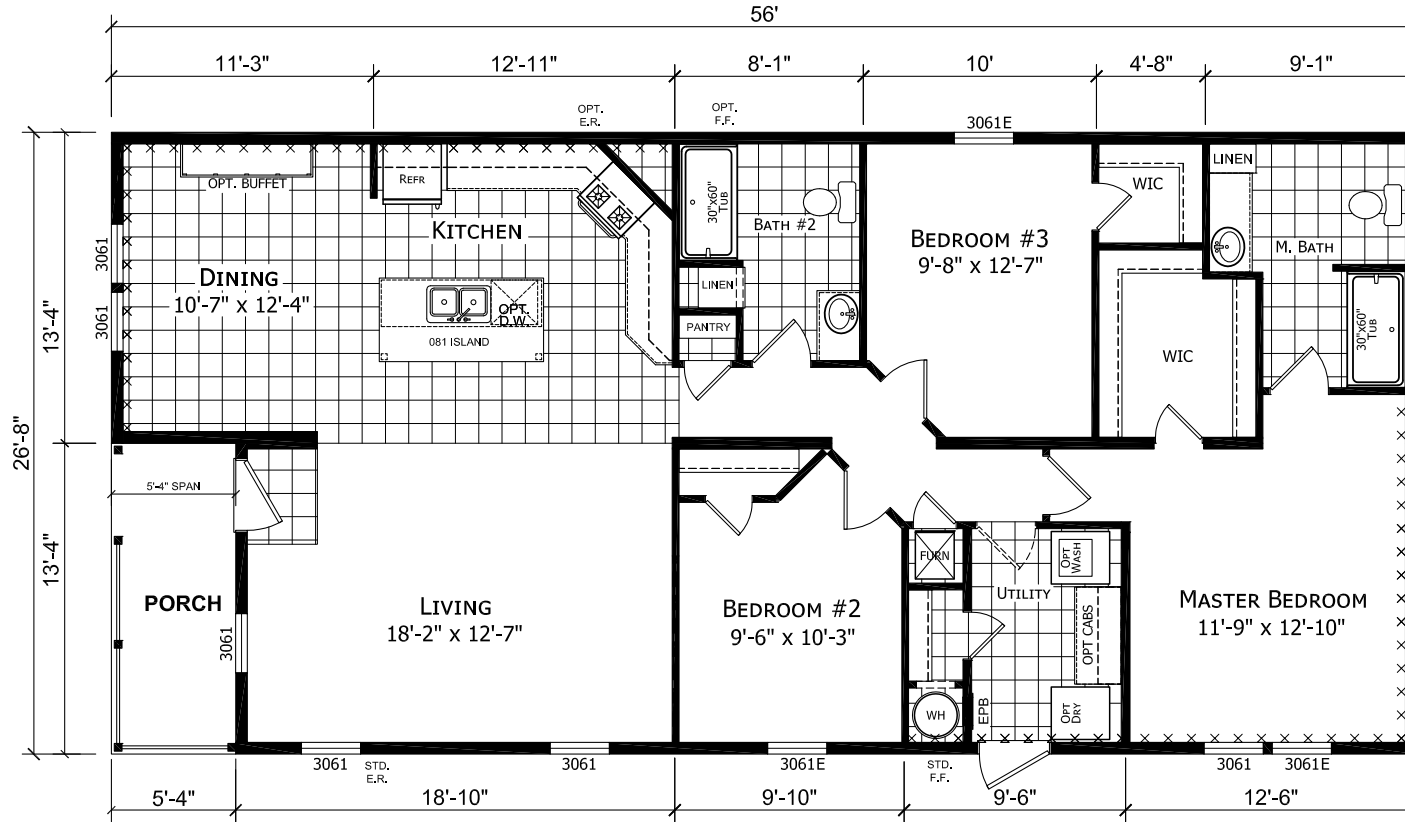

Beech

Dutch Diamond - Multi-Section Series

1,420 SQ. FT. (Approximate) 3 Bedroom, 2 Bath

Last Updated: 2-11-22

FACTORY EXPO HOME CENTERS
 6855 West 700 South
 Topeka, IN 46571

FactoryDirectMobileHomes.com | 1-800-581-5380