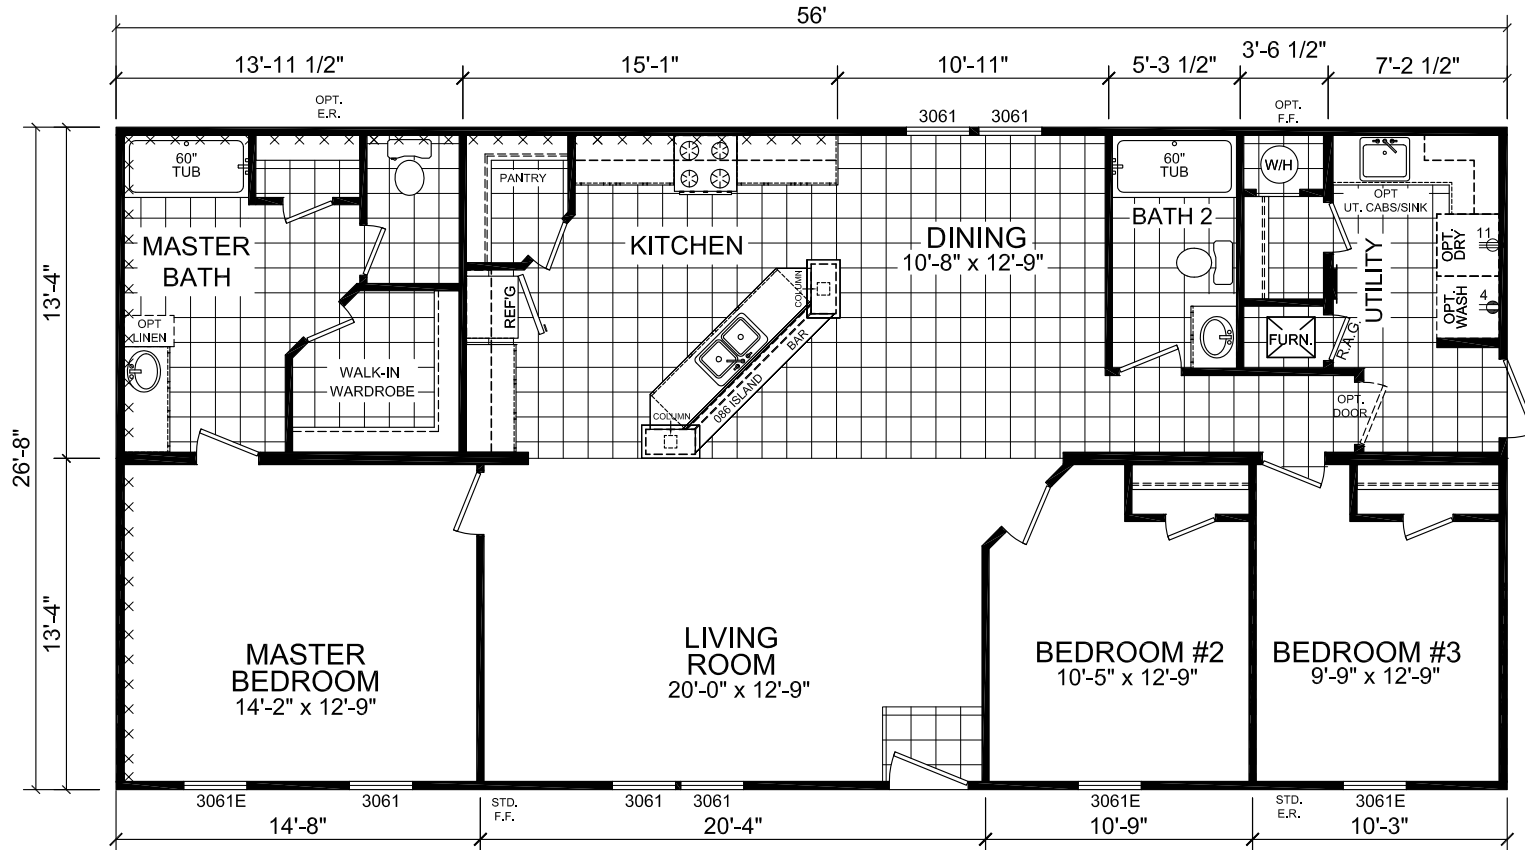

Barton

Dutch Diamond - Multi-Section Series

1,493 SQ. FT. (Approximate) 3 Bedroom, 2 Bath

Last Updated: 2-11-22

FACTORY EXPO HOME CENTERS
 6855 West 700 South
 Topeka, IN 46571

FactoryDirectMobileHomes.com | 1-800-581-5380