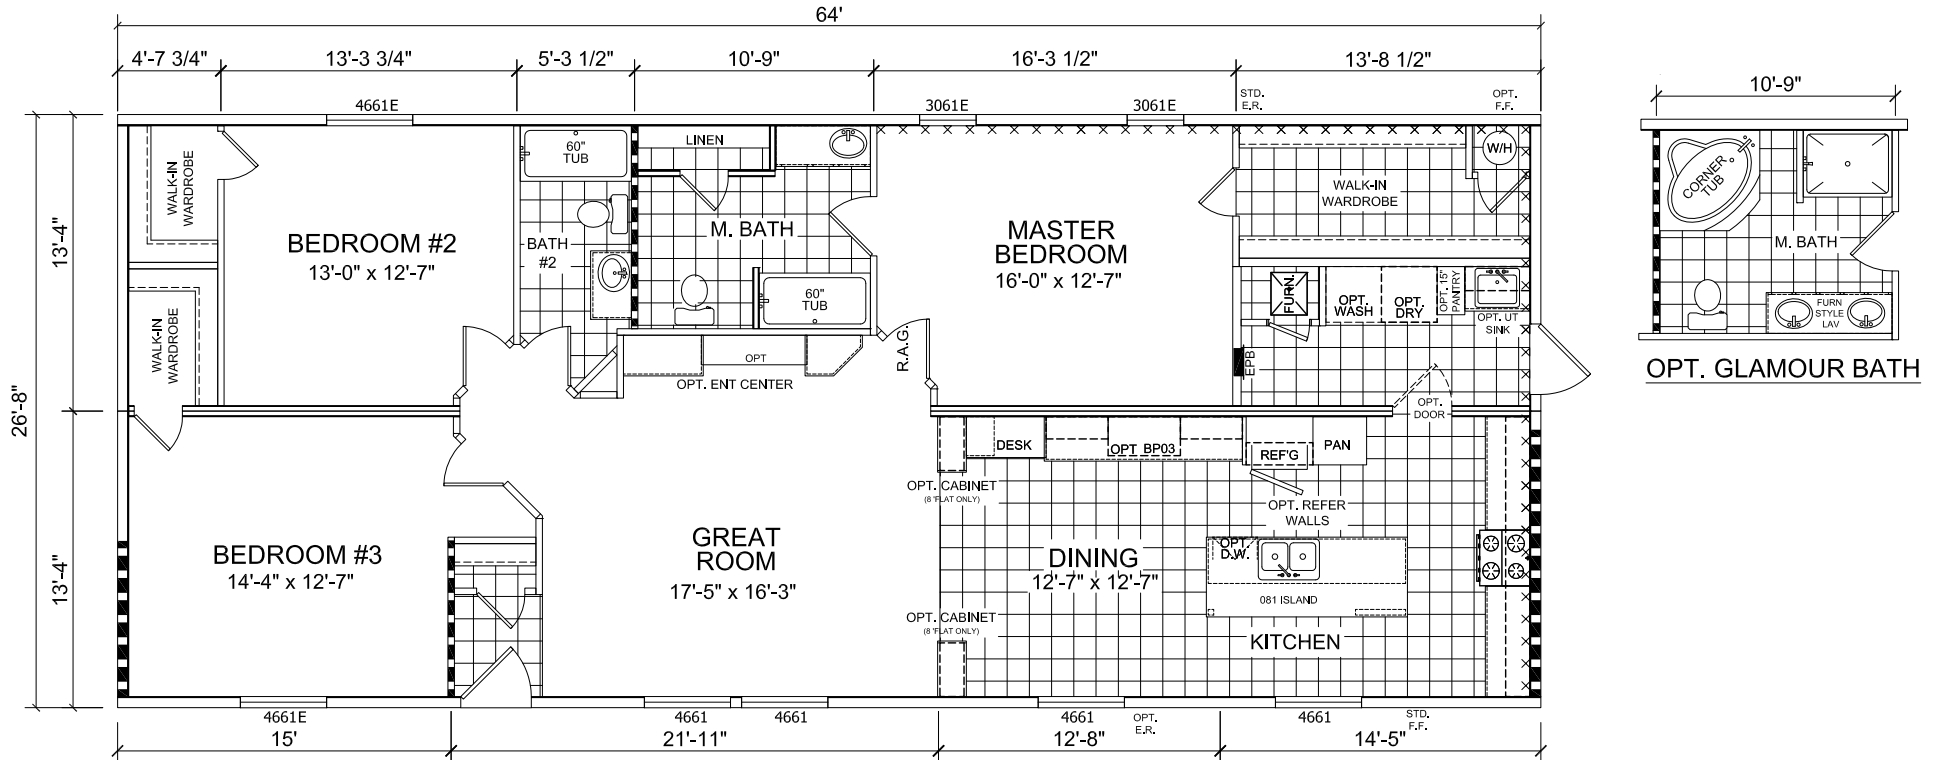

Bannister

Dutch Diamond - Multi-Section Series

1,706 SQ. FT. (Approximate) 3 Bedroom, 2 Bath

Last Updated: 2-11-22

FACTORY EXPO HOME CENTERS
 6855 West 700 South
 Topeka, IN 46571

FactoryDirectMobileHomes.com | 1-800-581-5380