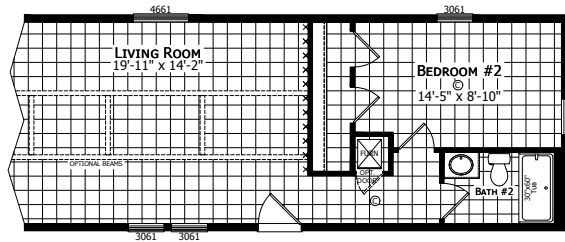

# Bancroft

Dutch Aspire - Single Section Series

1,153 SQ. FT. (Approximate) 3 Bedroom, 2 Bath

Last Updated: 10-16-23

OPTIONAL PRIMARY BATH

OPTIONAL 2 BEDROOM

OPT. REVERSE AISLE

**CHAMPION HOMES CENTER**  
6855 West 700 South  
Topeka, IN 46571