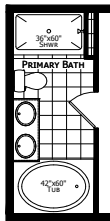

# Bancroft

Dutch Aspire - Single Section Series

1,153 SQ. FT. (Approximate) 3 Bedroom, 2 Bath

Last Updated: 10-16-23

OPTIONAL PRIMARY BATH

OPTIONAL 2 BEDROOM

OPT. REVERSE AISLE

**CHAMPION HOMES CENTER**  
6855 West 700 South  
Topeka, IN 46571