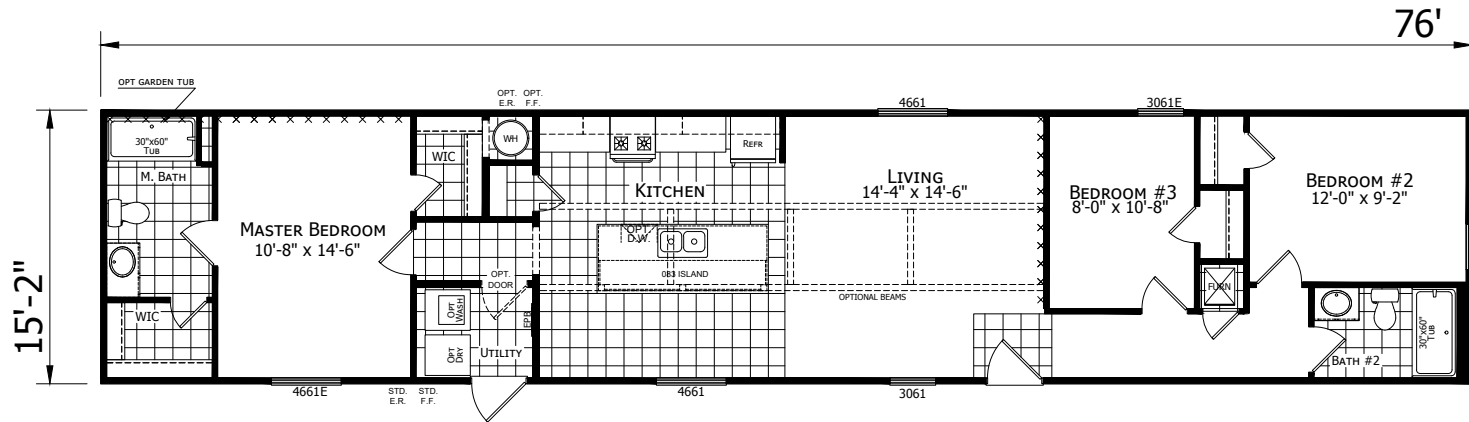

# Bancroft

Dutch Diamond II Series

1,680 SQ. FT. (Approximate) 3 Bedrooms, 2 Baths

Last Updated: 2-11-22

OPTIONAL MASTER BATH

OPTIONAL 2 BEDROOM

**FACTORY EXPO HOME CENTERS**  
6855 West 700 South  
Topeka, IN 46571