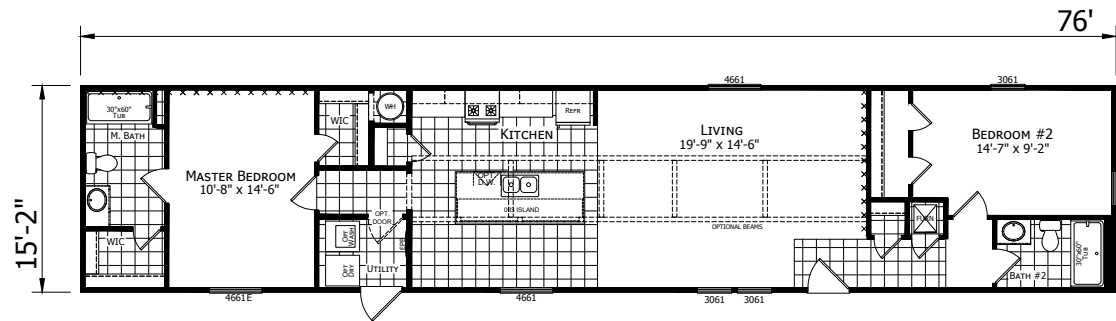

# Bancroft

Dutch Diamond II Series

1,680 SQ. FT. (Approximate) 3 Bedrooms, 2 Baths

Last Updated: 2-11-22

OPTIONAL MASTER BATH

OPTIONAL 2 BEDROOM

**FACTORY EXPO HOME CENTERS**  
6855 West 700 South  
Topeka, IN 46571