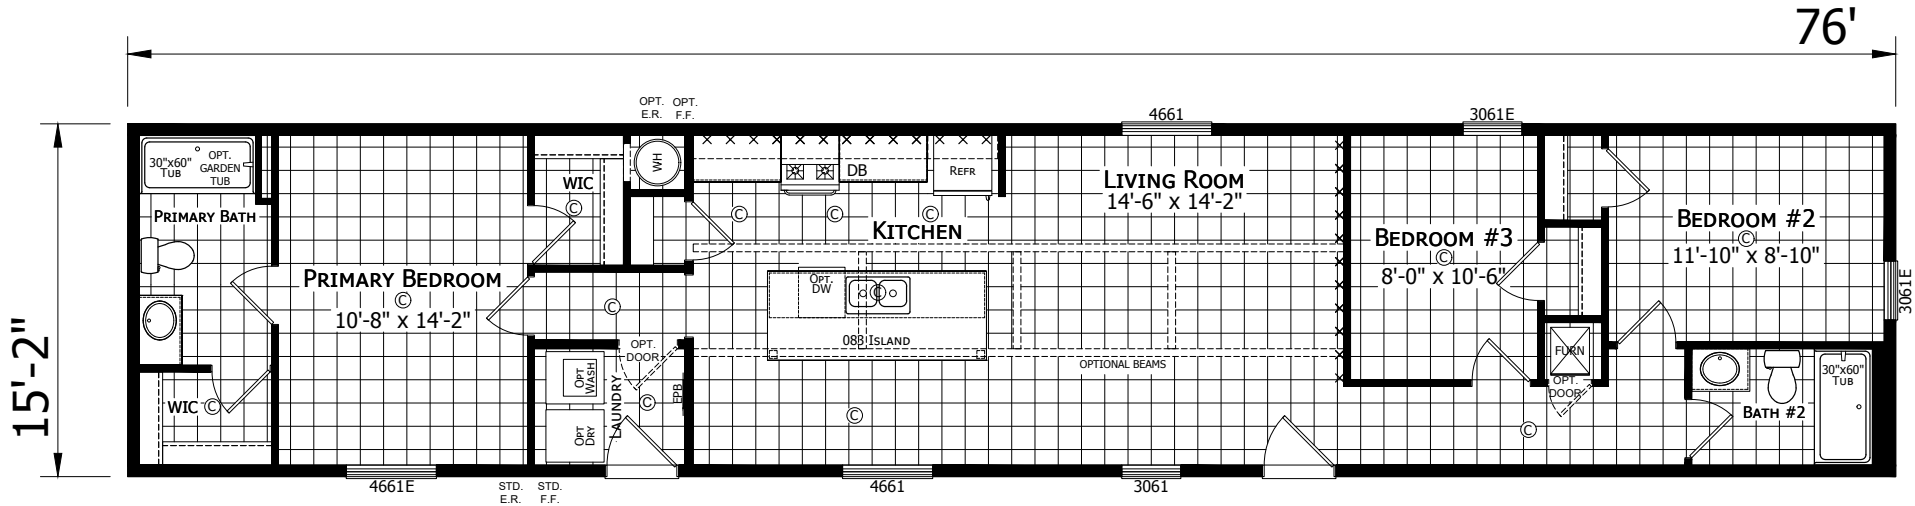

# Bancroft

Dutch Aspire - Single Section Series

1,153 SQ. FT. (Approximate) 3 Bedroom, 2 Bath

Last Updated: 10-16-23

OPTIONAL PRIMARY BATH

OPTIONAL 2 BEDROOM

OPT. REVERSE AISLE

**CHAMPION HOMES CENTER**  
6855 West 700 South  
Topeka, IN 46571