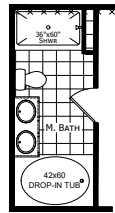

# Bancroft

Dutch Diamond II Series

1,680 SQ. FT. (Approximate) 3 Bedrooms, 2 Baths

Last Updated: 2-11-22

OPTIONAL MASTER BATH

OPTIONAL 2 BEDROOM

**FACTORY EXPO HOME CENTERS**  
6855 West 700 South  
Topeka, IN 46571