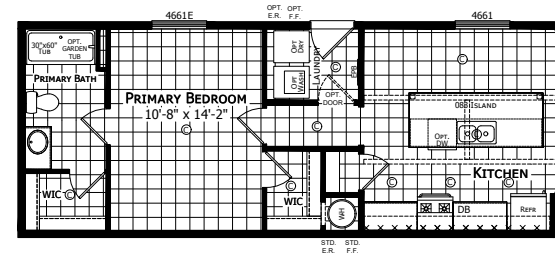

# Bancroft

Dutch Aspire - Single Section Series

1,153 SQ. FT. (Approximate) 3 Bedroom, 2 Bath

Last Updated: 10-16-23

OPTIONAL PRIMARY BATH

OPTIONAL 2 BEDROOM

OPT. REVERSE AISLE

**CHAMPION HOMES CENTER**  
6855 West 700 South  
Topeka, IN 46571