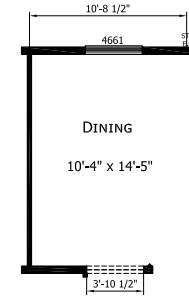

Babcock

Dutch Diamond - Multi-Section Series

1,819 SQ. FT. (Approximate) 3 Bedroom, 2 Bath

Last Updated: 2-11-22

OPTIONAL 4TH BEDROOM

OPTIONAL DINING ROOM

OPTIONAL ULTIMATE KITCHEN 2

OPTIONAL SERENITY BATH