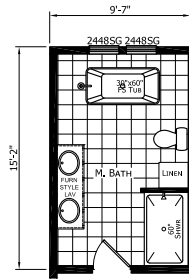

Babcock

Dutch Diamond - Multi-Section Series

1,819 SQ. FT. (Approximate) 3 Bedroom, 2 Bath

Last Updated: 2-11-22

OPTIONAL 4TH BEDROOM

OPTIONAL DINING ROOM

OPTIONAL ULTIMATE KITCHEN 2

OPTIONAL SERENITY BATH

OPTIONAL MASTER BATH

OPTIONAL ULTIMATE KITCHEN 3

OPTIONAL END ENTRY

FACTORY EXPO HOME CENTERS
6855 West 700 South
Topeka, IN 46571

FactoryDirectMobileHomes.com | 1-800-581-5380

IMPORTANT: Alta Cima Corp reserves the right to modify, cancel or substitute products or features of this event at any time without prior notice or obligation. Pictures and other promotional materials are representative and may depict or contain floor plans, square footages, elevations, options, upgrades, extra design features, decorations, floor coverings, specialty light fixtures, custom paint and wall coverings, window treatments, landscaping, sound and alarm systems, furnishings, appliances, and other designer/decorator features and amenities that are not included as part of the home and/or may not be available at all locations. Home, pricing and community information is subject to change, and homes to prior sale, at any time without notice or obligation. ©2020 Alta Cima Corp. All rights reserved.