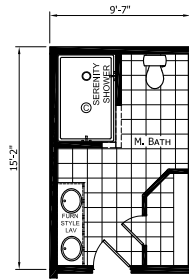

Babcock

Dutch Diamond - Multi-Section Series

1,819 SQ. FT. (Approximate) 3 Bedroom, 2 Bath

Last Updated: 2-11-22

OPTIONAL 4TH BEDROOM

OPTIONAL DINING ROOM

OPTIONAL ULTIMATE KITCHEN 2

OPTIONAL SERENITY BATH

OPTIONAL MASTER BATH

OPTIONAL ULTIMATE KITCHEN 3

OPTIONAL END ENTRY

FACTORY EXPO HOME CENTERS
6855 West 700 South
Topeka, IN 46571

FactoryDirectMobileHomes.com | 1-800-581-5380

IMPORTANT: Alta Cima Corp reserves the right to modify, cancel or substitute products or features of this event at any time without prior notice or obligation. Pictures and other promotional materials are representative and may depict or contain floor plans, square footages, elevations, options, upgrades, extra design features, decorations, floor coverings, specialty light fixtures, custom paint and wall coverings, window treatments, landscaping, sound and alarm systems, furnishings, appliances, and other designer/decorator features and amenities that are not included as part of the home and/or may not be available at all locations. Home, pricing and community information is subject to change, and homes to prior sale, at any time without notice or obligation. ©2020 Alta Cima Corp. All rights reserved.