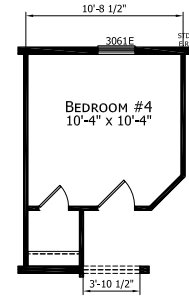

Babcock

Dutch Diamond - Multi-Section Series

1,819 SQ. FT. (Approximate) 3 Bedroom, 2 Bath

Last Updated: 2-11-22

OPTIONAL 4TH BEDROOM

OPTIONAL DINING ROOM

OPTIONAL ULTIMATE KITCHEN 2

OPTIONAL SERENITY BATH

OPTIONAL MASTER BATH

OPTIONAL ULTIMATE KITCHEN 3

OPTIONAL END ENTRY

FACTORY EXPO HOME CENTERS
6855 West 700 South
Topeka, IN 46571

FactoryDirectMobileHomes.com | 1-800-581-5380

IMPORTANT: Alta Cima Corp reserves the right to modify, cancel or substitute products or features of this event at any time without prior notice or obligation. Pictures and other promotional materials are representative and may depict or contain floor plans, square footages, elevations, options, upgrades, extra design features, decorations, floor coverings, specialty light fixtures, custom paint and wall coverings, window treatments, landscaping, sound and alarm systems, furnishings, appliances, and other designer/decorator features and amenities that are not included as part of the home and/or may not be available at all locations. Home, pricing and community information is subject to change, and homes to prior sale, at any time without notice or obligation. ©2020 Alta Cima Corp. All rights reserved.