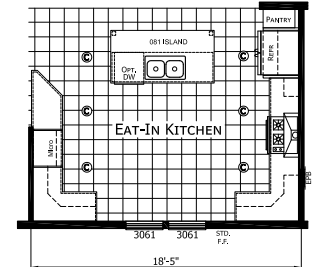

Babcock

Dutch Diamond - Multi-Section Series

1,819 SQ. FT. (Approximate) 3 Bedroom, 2 Bath

Last Updated: 2-11-22

OPTIONAL 4TH BEDROOM

OPTIONAL DINING ROOM

OPTIONAL ULTIMATE KITCHEN 2

OPTIONAL SERENITY BATH

OPTIONAL MASTER BATH

OPTIONAL ULTIMATE KITCHEN 3

OPTIONAL END ENTRY

FACTORY EXPO HOME CENTERS
6855 West 700 South
Topeka, IN 46571

FactoryDirectMobileHomes.com | 1-800-581-5380

IMPORTANT: Alta Cima Corp reserves the right to modify, cancel or substitute products or features of this event at any time without prior notice or obligation. Pictures and other promotional materials are representative and may depict or contain floor plans, square footages, elevations, options, upgrades, extra design features, decorations, floor coverings, specialty light fixtures, custom paint and wall coverings, window treatments, landscaping, sound and alarm systems, furnishings, appliances, and other designer/decorator features and amenities that are not included as part of the home and/or may not be available at all locations. Home, pricing and community information is subject to change, and homes to prior sale, at any time without notice or obligation. ©2020 Alta Cima Corp. All rights reserved.