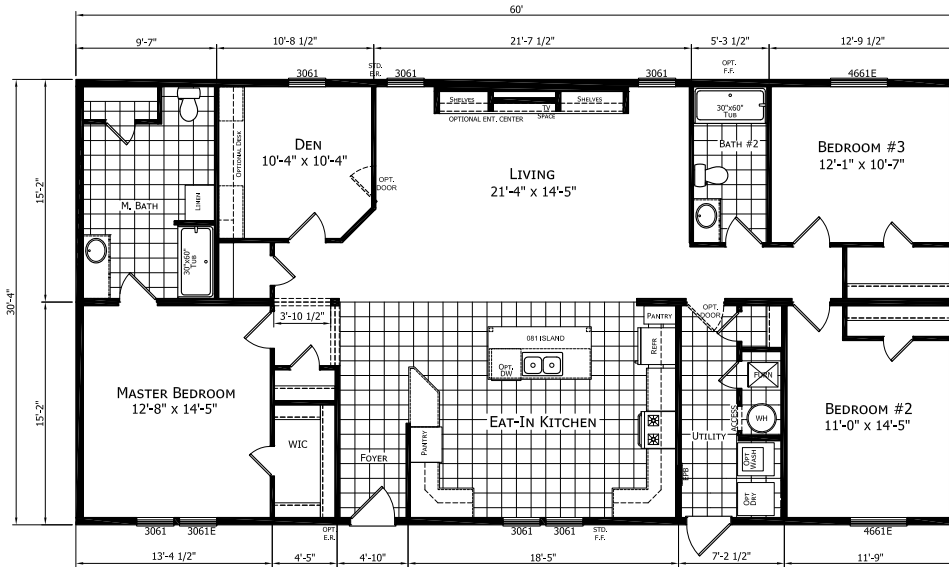

Babcock

Dutch Diamond - Multi-Section Series

1,819 SQ. FT. (Approximate) 3 Bedroom, 2 Bath

Last Updated: 2-11-22

OPTIONAL 4TH BEDROOM

OPTIONAL DINING ROOM

OPTIONAL ULTIMATE KITCHEN 2

OPTIONAL SERENITY BATH

OPTIONAL MASTER BATH

OPTIONAL ULTIMATE KITCHEN 3

OPTIONAL END ENTRY

FACTORY EXPO HOME CENTERS
6855 West 700 South
Topeka, IN 46571

FactoryDirectMobileHomes.com | 1-800-581-5380

IMPORTANT: Alta Cima Corp reserves the right to modify, cancel or substitute products or features of this event at any time without prior notice or obligation. Pictures and other promotional materials are representative and may depict or contain floor plans, square footages, elevations, options, upgrades, extra design features, decorations, floor coverings, specialty light fixtures, custom paint and wall coverings, window treatments, landscaping, sound and alarm systems, furnishings, appliances, and other designer/decorator features and amenities that are not included as part of the home and/or may not be available at all locations. Home, pricing and community information is subject to change, and homes to prior sale, at any time without notice or obligation. ©2020 Alta Cima Corp. All rights reserved.