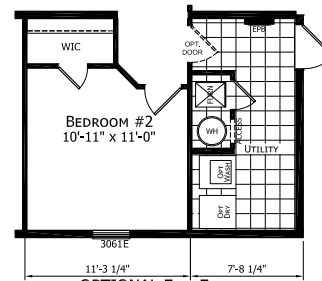

Babcock

Dutch Diamond - Multi-Section Series

1,819 SQ. FT. (Approximate) 3 Bedroom, 2 Bath

Last Updated: 2-11-22

OPTIONAL 4TH BEDROOM

OPTIONAL DINING ROOM

OPTIONAL ULTIMATE KITCHEN 2

OPTIONAL SERENITY BATH

OPTIONAL MASTER BATH

OPTIONAL ULTIMATE KITCHEN 3

OPTIONAL END ENTRY

FACTORY EXPO HOME CENTERS
6855 West 700 South
Topeka, IN 46571

FactoryDirectMobileHomes.com | 1-800-581-5380

IMPORTANT: Alta Cima Corp reserves the right to modify, cancel or substitute products or features of this event at any time without prior notice or obligation. Pictures and other promotional materials are representative and may depict or contain floor plans, square footages, elevations, options, upgrades, extra design features, decorations, floor coverings, specialty light fixtures, custom paint and wall coverings, window treatments, landscaping, sound and alarm systems, furnishings, appliances, and other designer/decorator features and amenities that are not included as part of the home and/or may not be available at all locations. Home, pricing and community information is subject to change, and homes to prior sale, at any time without notice or obligation. ©2020 Alta Cima Corp. All rights reserved.