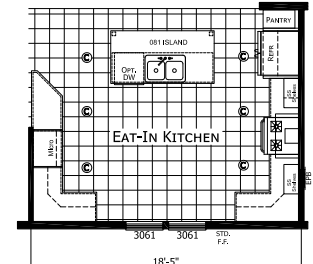

Babcock

Dutch Diamond - Multi-Section Series

1,819 SQ. FT. (Approximate) 3 Bedroom, 2 Bath

Last Updated: 2-11-22

OPTIONAL 4TH BEDROOM

OPTIONAL DINING ROOM

OPTIONAL ULTIMATE KITCHEN 2

OPTIONAL SERENITY BATH

OPTIONAL MASTER BATH

OPTIONAL ULTIMATE KITCHEN 3

OPTIONAL END ENTRY

FACTORY EXPO HOME CENTERS
6855 West 700 South
Topeka, IN 46571

FactoryDirectMobileHomes.com | 1-800-581-5380

IMPORTANT: Alta Cima Corp reserves the right to modify, cancel or substitute products or features of this event at any time without prior notice or obligation. Pictures and other promotional materials are representative and may depict or contain floor plans, square footages, elevations, options, upgrades, extra design features, decorations, floor coverings, specialty light fixtures, custom paint and wall coverings, window treatments, landscaping, sound and alarm systems, furnishings, appliances, and other designer/decorator features and amenities that are not included as part of the home and/or may not be available at all locations. Home, pricing and community information is subject to change, and homes to prior sale, at any time without notice or obligation. ©2020 Alta Cima Corp. All rights reserved.