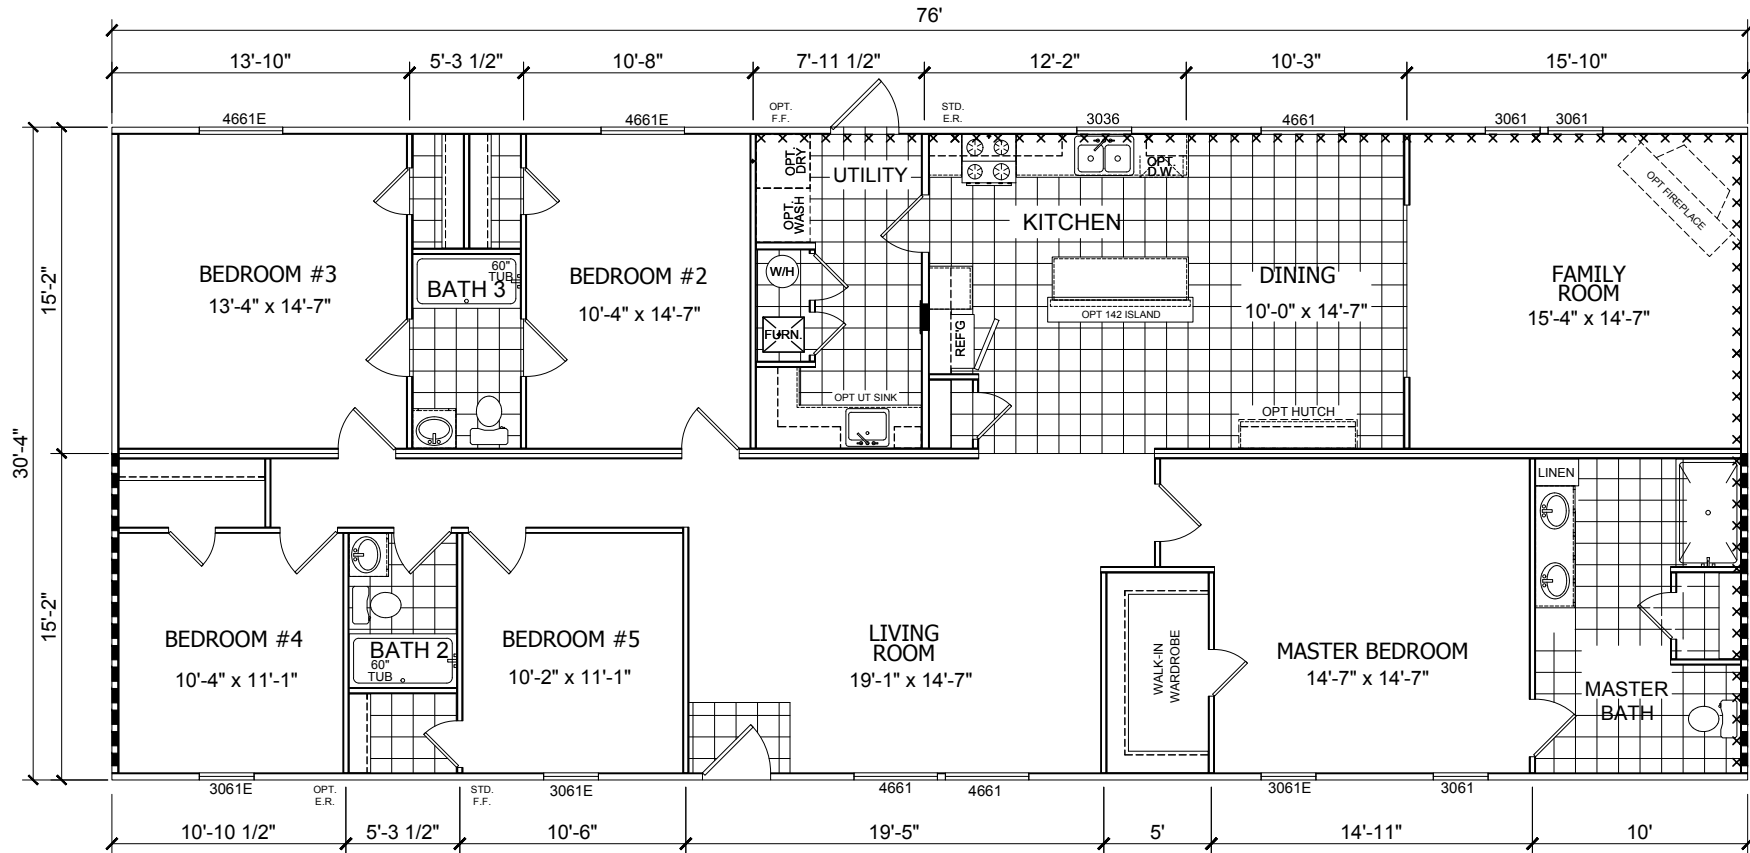

Austin II

Dutch Diamond - Multi-Section Series

2,305 SQ. FT. (Approximate) 5 Bedroom, 3 Bath

Last Updated: 2-11-22

FACTORY EXPO HOME CENTERS

6855 West 700 South
Topeka, IN 46571

FactoryDirectMobileHomes.com | 1-800-581-5380