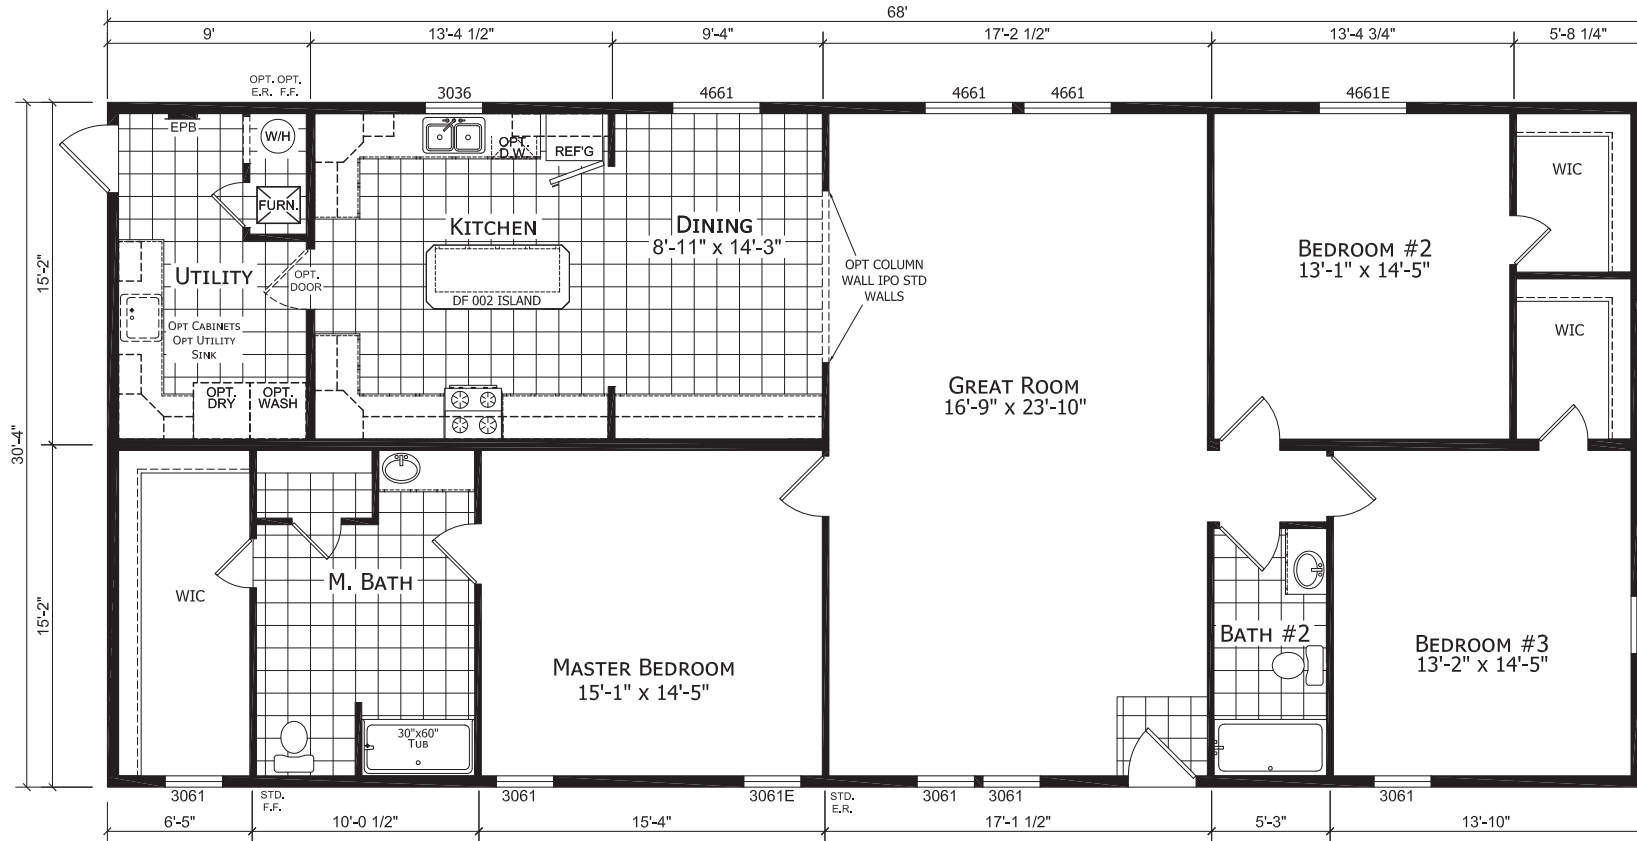

Aulander

Dutch Diamond - Henderson Series

2,040 SQ. FT. (Approximate) 3 Bedroom, 2 Bath

Last Updated: 11-22-22

FACTORY EXPO HOME CENTERS
 6855 West 700 South
 Topeka, IN 46571

FactoryDirectMobileHomes.com | 1-800-581-5380