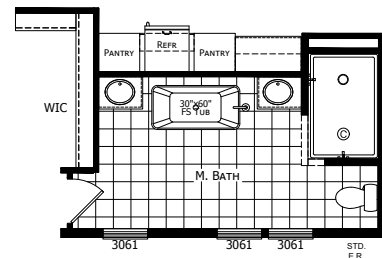

Alton

Dutch Diamond - Multi-Section Series

1,813 SQ. FT. (Approximate) 3 Bedroom, 2 Bath

Last Updated: 2-11-22

OPTIONAL SERENITY BATH

OPTIONAL MASTER BATH

FACTORY EXPO HOME CENTERS
6855 West 700 South
Topeka, IN 46571