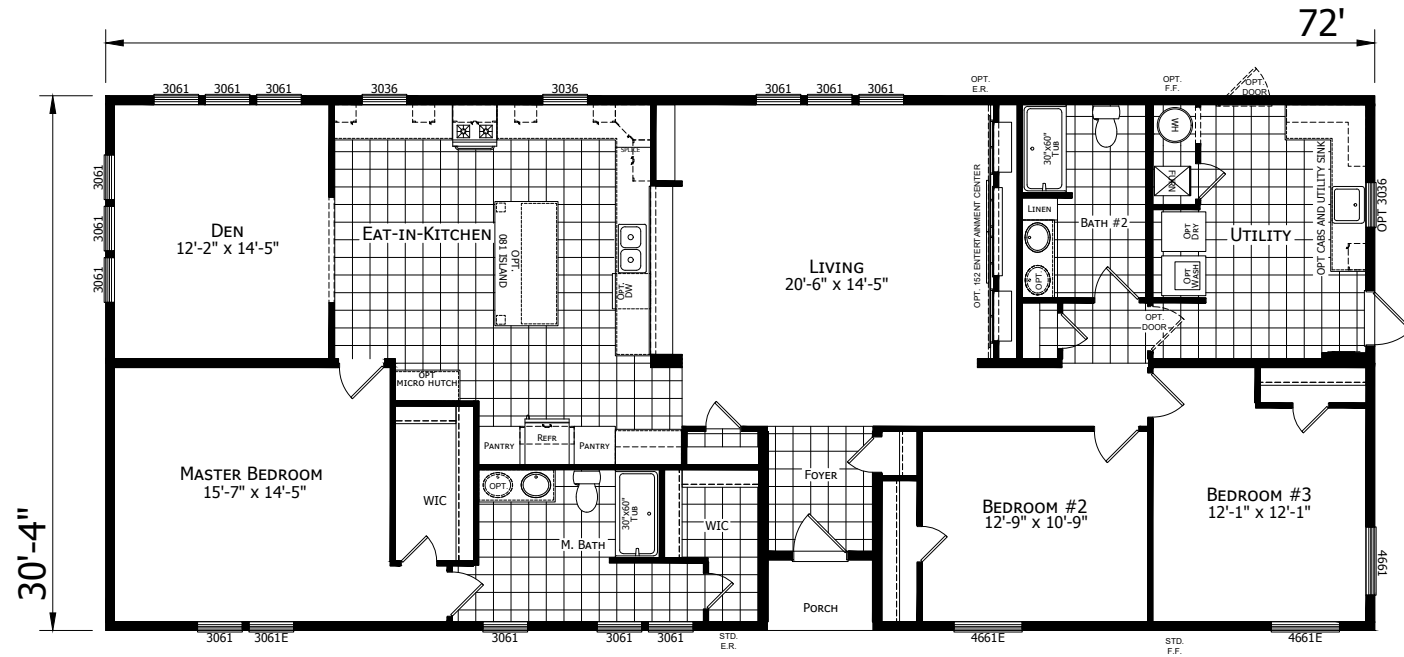

Alton

Dutch Diamond - Multi-Section Series

1,813 SQ. FT. (Approximate) 3 Bedroom, 2 Bath

Last Updated: 2-11-22

OPTIONAL SERENITY BATH

OPTIONAL MASTER BATH

FACTORY EXPO HOME CENTERS
6855 West 700 South
Topeka, IN 46571