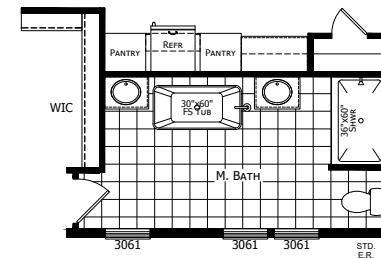

Alton

Dutch Diamond - Multi-Section Series

1,813 SQ. FT. (Approximate) 3 Bedroom, 2 Bath

Last Updated: 2-11-22

OPTIONAL SERENITY BATH

OPTIONAL MASTER BATH

FACTORY EXPO HOME CENTERS
6855 West 700 South
Topeka, IN 46571