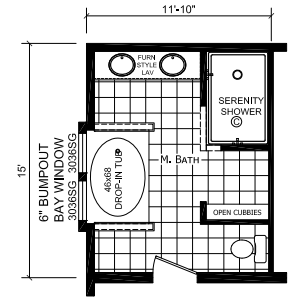

Alpena

Dutch Diamond - Multi-Section Series

2,062 SQ. FT. (Approximate) 3 Bedroom, 2 Bath

Last Updated: 3-8-22

OPTIONAL RADIANT SPA BATH

OPTIONAL SERENITY BATH

OPTION ULTIMATE KITCHEN 3

OPTION ULTIMATE KITCHEN 2