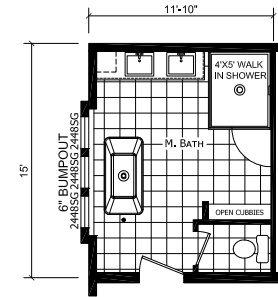

Alpena

Dutch Diamond - Multi-Section Series

2,062 SQ. FT. (Approximate) 3 Bedroom, 2 Bath

Last Updated: 3-8-22

OPTIONAL RADIANT SPA BATH

OPTIONAL SERENITY BATH

OPTION ULTIMATE KITCHEN 3

OPTION ULTIMATE KITCHEN 2