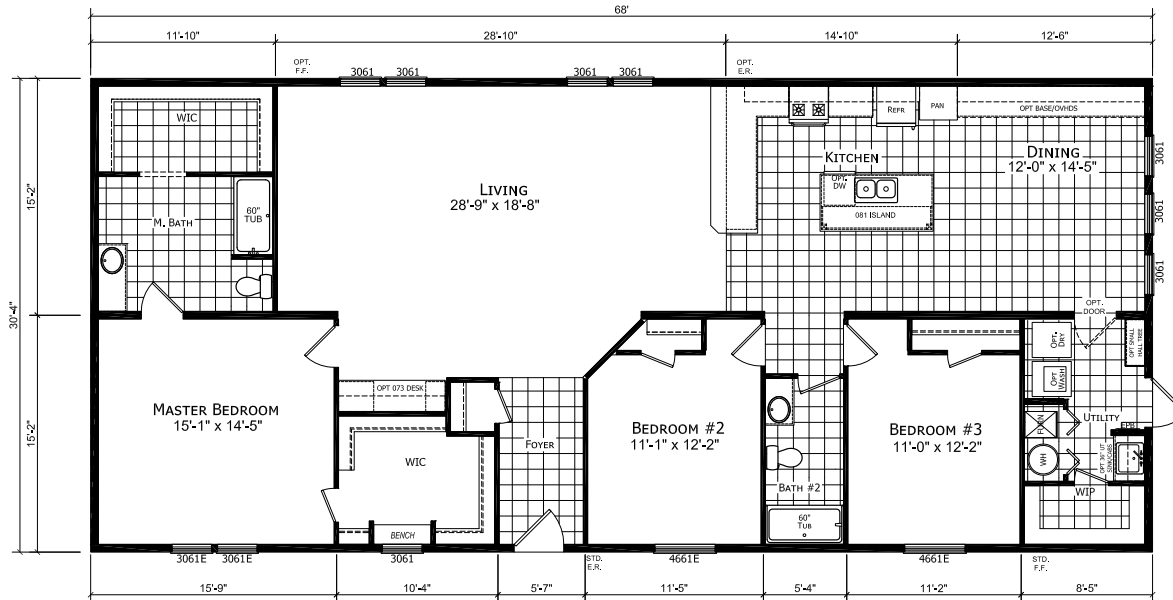

Alpena

Dutch Diamond - Multi-Section Series

2,062 SQ. FT. (Approximate) 3 Bedroom, 2 Bath

Last Updated: 3-8-22

OPTIONAL RADIANT SPA BATH

OPTIONAL SERENITY BATH

OPTION ULTIMATE KITCHEN 3

OPTION ULTIMATE KITCHEN 2