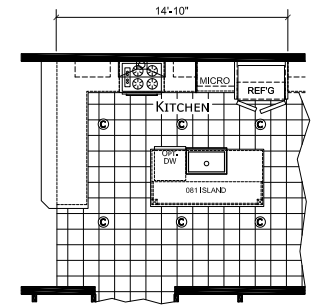

Alpena

Dutch Diamond - Multi-Section Series

2,062 SQ. FT. (Approximate) 3 Bedroom, 2 Bath

Last Updated: 3-8-22

OPTIONAL RADIANT SPA BATH

OPTIONAL SERENITY BATH

OPTION ULTIMATE KITCHEN 3

OPTION ULTIMATE KITCHEN 2